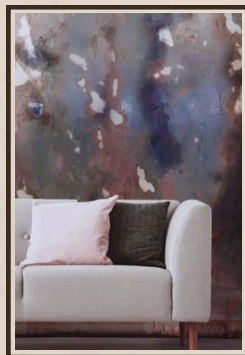

MONACO WALLS

Monaco wall finish from Lux Deco brings a refined, earthy elegance to any interior. Inspired by traditional Italian techniques, this finish features rich, textured surfaces that resemble natural stone, offering a sophisticated, timeless look.

The unique, hand-applied layers create depth and warmth, with subtle variations in color that enhance the room's atmosphere.

Ideal for both contemporary and classic interiors, Monaco Walls adds a sense of luxury and authenticity to the space, evoking the charm of old-world craftsmanship while fitting seamlessly into modern design.

It's a perfect choice for creating a serene, inviting ambiance with a touch of Italian heritage.