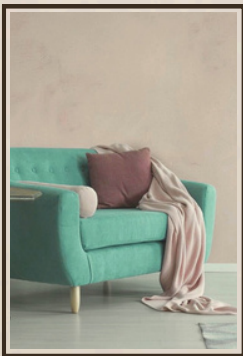

CAPRI WALLS

CAPRI WALLS is a mineral, and clouded wall finish that creates an enchanting, sophisticated atmosphere in any interior, blending natural elegance with a serene aesthetic. This type of finish, often achieved with mineral-based plasters, offers a tactile, smooth texture that exudes both warmth and tranquility.

The clouded effect is one of the defining features of this finish, where subtle, swirling patterns and gentle gradients of color give the impression of soft, passing clouds. The finish often has an almost ethereal quality, where the color transitions seamlessly from one tone to another, creating a sense of movement and depth across the surface. These materials bring a timeless, earthy quality to the space, offering a connection to nature and the soothing, grounded feel that natural elements provide.

In addition to their beauty, these soft, mineral, and clouded finishes have an understated luxury, transforming walls into works of art without overwhelming the space.

This kind of finish, with its soft mineral base and clouded appearance, brings a sense of calm, luxury, and timeless elegance to any room. It elevates the space with its natural beauty, creating a peaceful sanctuary where the textures and hues seem to shift with the light, offering a constantly evolving, ever-changing visual experience.