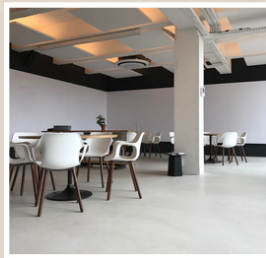

IBIZA FLOORS

Marbella Floors is an epoxy based product that offers a sleek, seamless finish that is both durable and crack-free, making them an ideal choice for interiors in Southern countries. The smooth, uniform surface ensures a clean, modern look, while the epoxy material is highly resistant to wear, moisture, and temperature fluctuations.

This makes it perfect for climates with high heat and humidity, providing long-lasting beauty and functionality without the risk of cracks or damage over time.