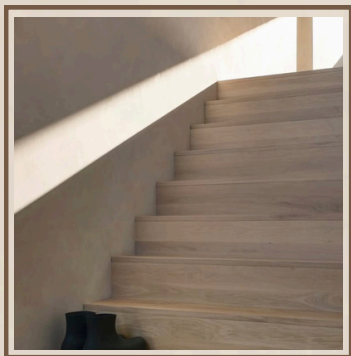

MARRAKECH

WALLS

Marrakech walls in interior design bring an exotic, rich, and timeless charm to any space. Inspired by the vibrant city of Marrakech, these walls often feature the traditional Moroccan technique.

The result is a surface that feels as if it's been carefully crafted by hand, with a soft, velvety texture that reflects light beautifully, creating a warm and inviting atmosphere.

The beauty of Marrakech walls lies not only in their visual appeal but also in the experience they offer. The smooth, reflective surface captures the light in unique ways, subtly changing throughout the day as the natural light shifts. The deep, earthy tones ranging from warm creams and soft golds to deeper ochres and rusts—bring a cozy, sun-kissed feel to any room, often evoking the warmth of Moroccan desert landscapes.

What makes Marrakech walls truly special is their tactile quality. The smooth, texture invites you to touch, creating a sensory experience that adds depth and warmth to a room.

Marrakech walls are not just a design choice; they create a sense of place and heritage, infusing a space with the allure of Moroccan culture. They pair beautifully with rich textiles, brass accents, and intricate patterns, creating an interior that feels luxurious yet grounded in tradition. This style transforms any room into a sanctuary, filled with warmth, elegance, and a touch of exotic magic.